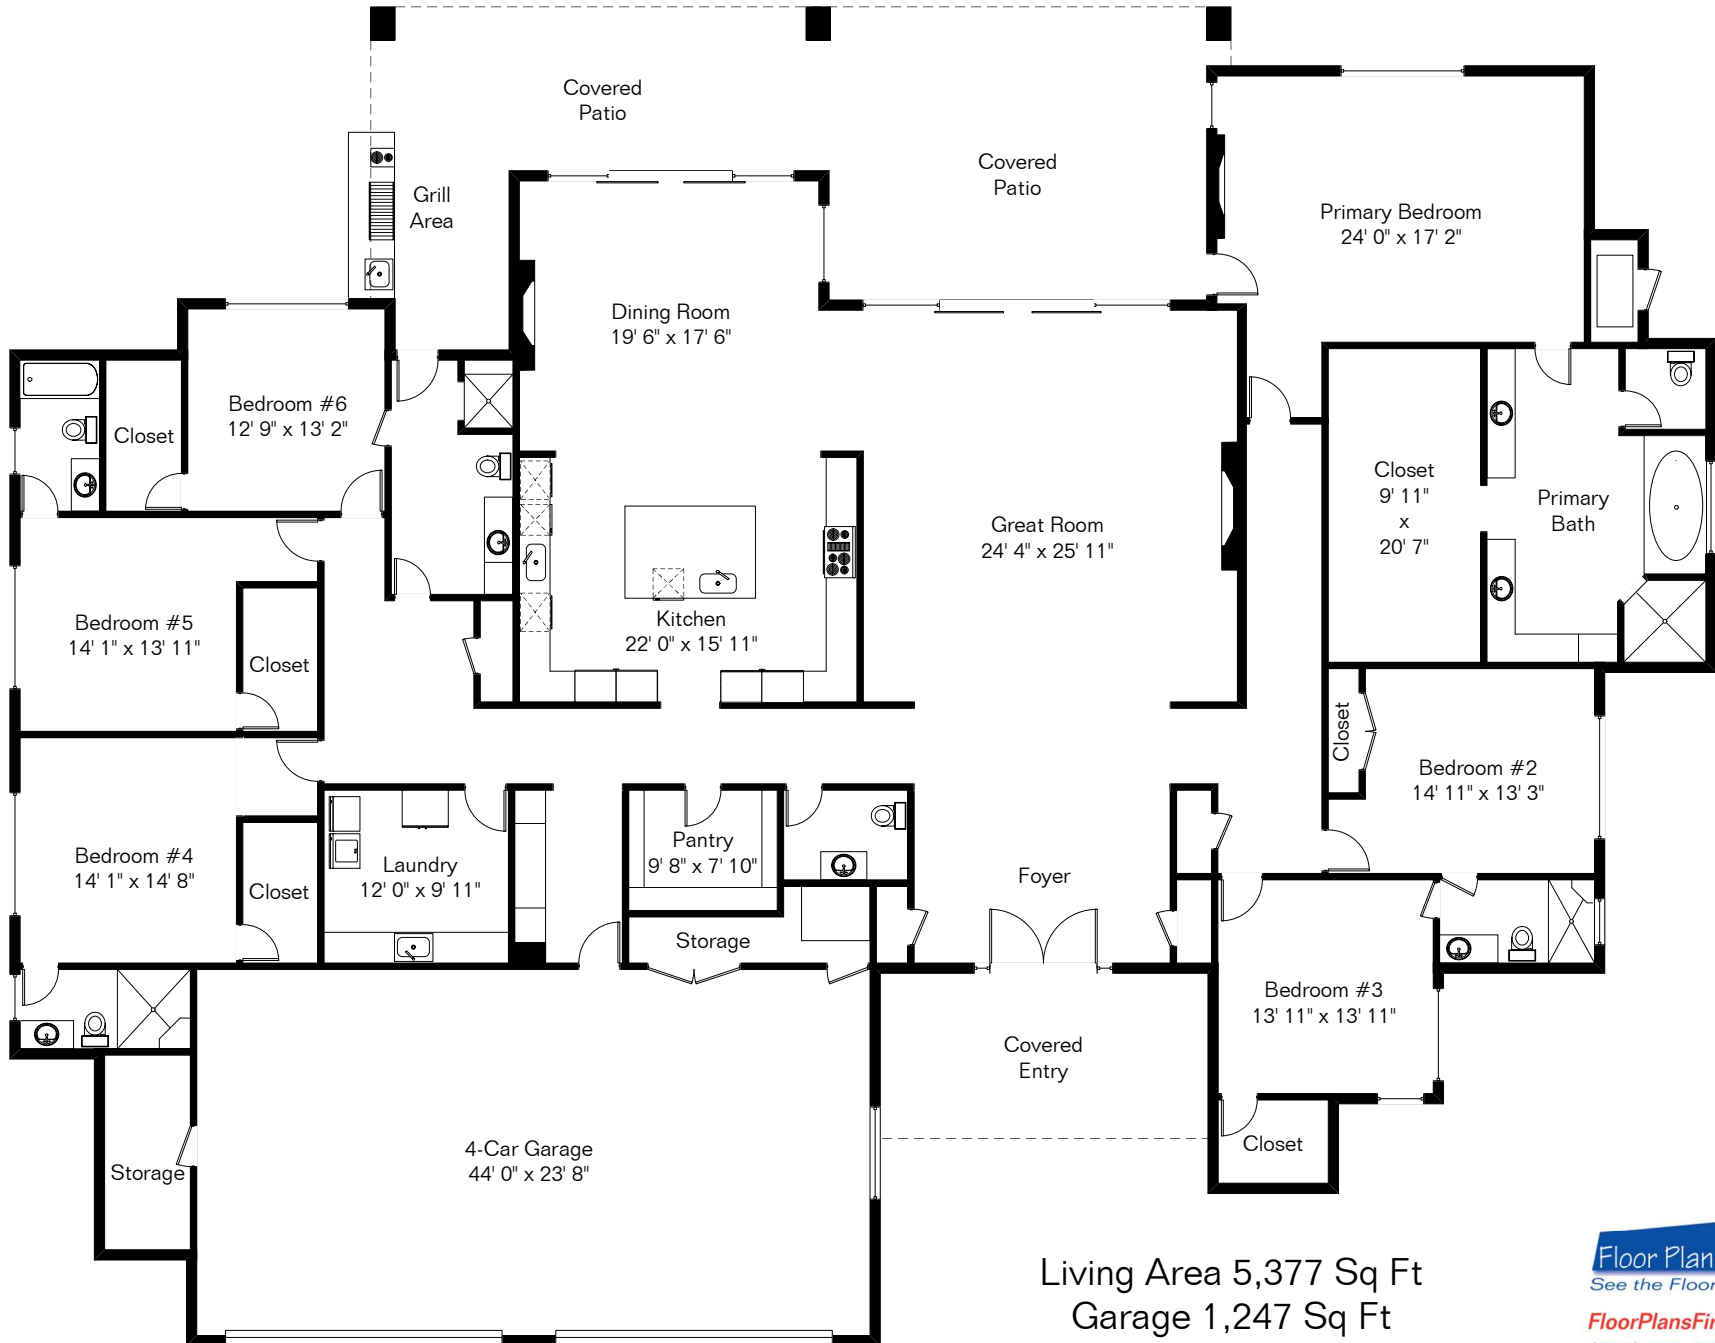

The square footages and room size information are deemed to be reliable but are not guaranteed and should be independently verified. This drawing is for marketing purposes only.

# 6138 N Jochums Dr

Pool & Spa Area

Site Visit April 2024  
0 ft. 6 ft. 10 ft. 20 ft.  
Copyright 2024 Floor Plans First! LLC  
All Rights Reserved.

Living Area 5,377 Sq Ft  
Garage 1,247 Sq Ft

Floor Plans First!  
See the Floor Plan First!  
FloorPlansFirst.com  
(520) 881-1500